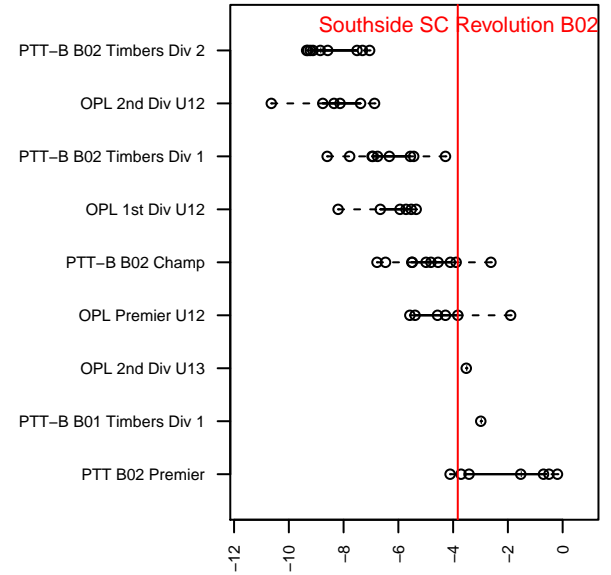

2014 PacNW Winter Classic Premier U12

2014 Spr OPL Zig Zag Division U12

2014 OPL State Cup U12

**attack and defense variance (black dot)
relative to other teams
and top 10 in region**

**attack and defense rating
relative to others at age
and all opponents in last 13 months**