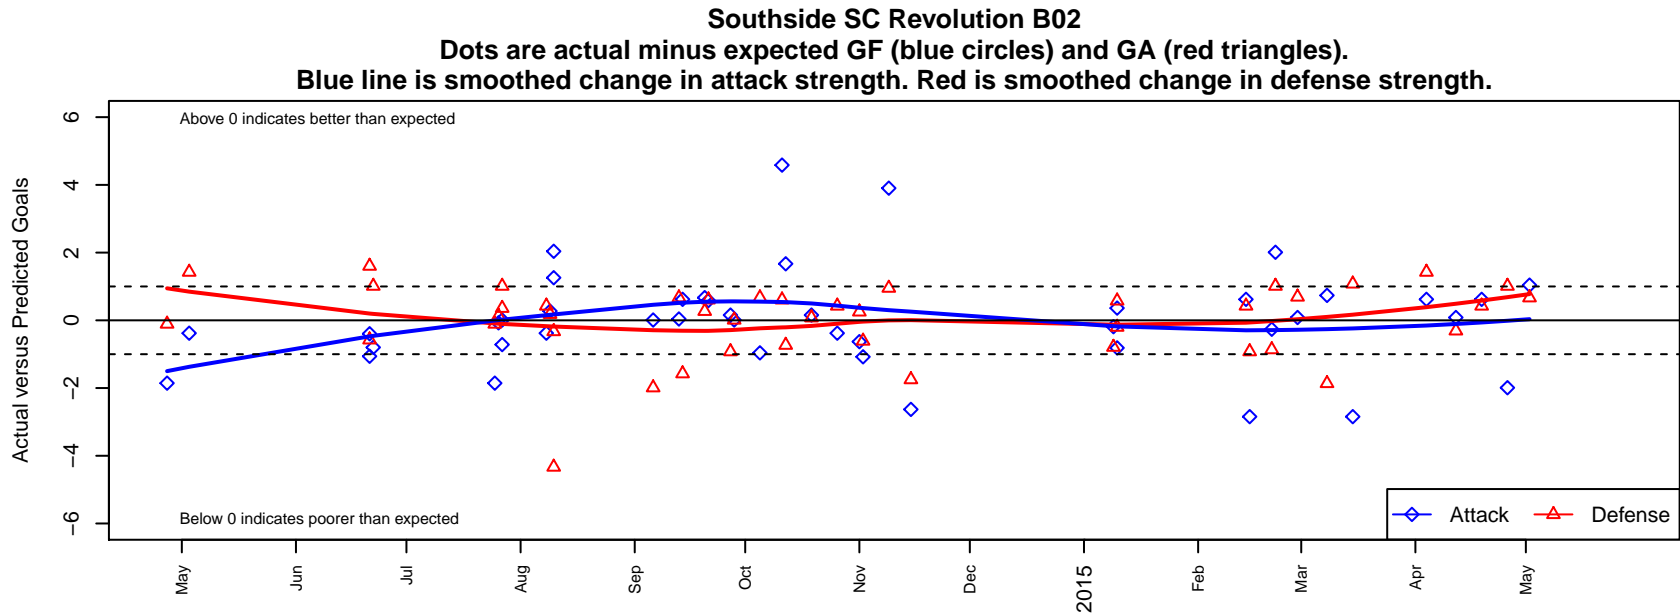

2014 PacNW Winter Classic Premier U12

2014 Spr OPL Zig Zag Division U12

2014 OPL State Cup U12

**attack and defense variance (black dot)
relative to other teams
and top 10 in region**

**attack and defense rating
relative to others at age
and all opponents in last 13 months**